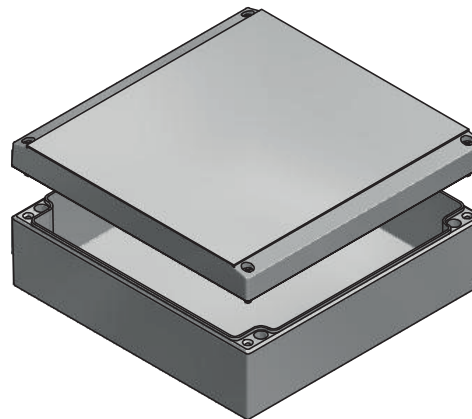

Gehäuse
Enclosure
ELEKTRONIKGEHÄUSE
AL

Produktdokumentation
Product Documentation

auf Anfrage
on request

RST Rabe-System-Technik und Vertriebs-GmbH
Otto-Lilienthal-Strasse 19
49134 Wallenhorst

DEUTSCHLAND

+49 5407 8766-0
+49 5407 8766-99
info@rst.eu
www.rst.eu