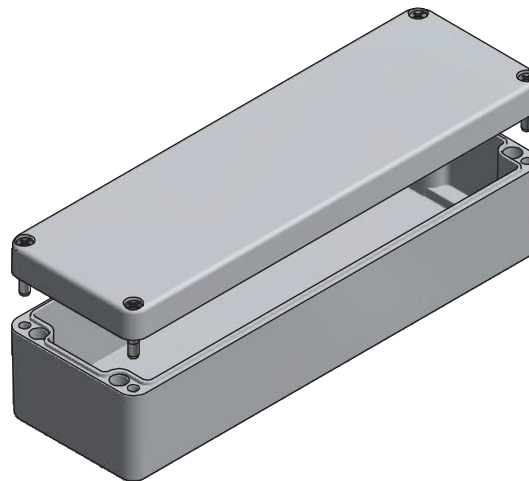

(B)

*= Dimension reduced at bottom due to conical form Tolerances to DIN 16901-130.

Artikel	Length (mm)	Width (mm)	Height (mm)	DIN Rail for Terminals		Mounting Plate Thickness	External Mounting Brackets	External Hinge
				TS15	TS35			
07 321008 010	320	100	80	X	-	1,5 a)	X	X

a) Sheet steel, zinc-plated.

Max. Bestückungsmöglichkeit für Kabelverschraubungen Max. assembly with cable glands								
M	Eckmaß across corner	Seite / Side				PG	Seite / Side	
		A	B	C	D		A	B
12	17,25	48	6	7	17,25	48	6	
16	25,30	23	4	9	21,85	33	4	
20	27,60	20	2	11	25,30	22	4	
25	37,95	9	1	13,5	27,60	20	2	
32	48,30	6	1	16	31,05	17	1	
40	60,95			21	37,95	9	1	
50	69,00			29	48,30	6	1	
63	74,75			36	60,95			
				42	69,00			
				48	74,75