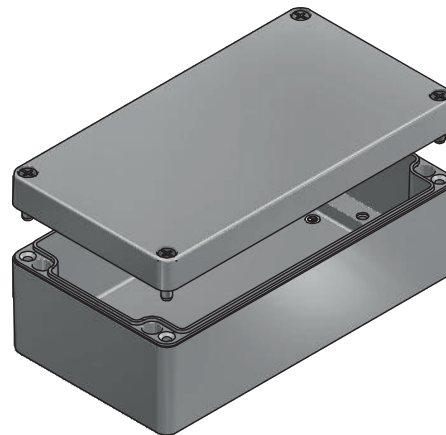

For specific conditions or limitations please see relevant product documentation.

\*= Dimension reduced at bottom due to conical from Tolerances to GTA 13/5 - DIN 1688.

Article 	Length (mm)	Width (mm)	Height (mm)	DIN Rail for Terminals		Earthing Rail, number of clamping pieces	Mounting Plate galv. Sheet steel Thickness in mm	External Mounting Brackets in Set	External Hinge PC pair	Internal Hinges PC pair
				TS15	TS35					
09 221208 000	220	120	80	-	X	13	1,5	X	X	-

Max. Bestückungsmöglichkeit für Kabelverschraubungen Max. assembly with cable glands										
M	Eckmaß across corner	Seite / Side				PG	Seite / Side			
		A	B	C	D		A	B	C	D
12	17,25	34	11	7	17,25	34	11			
16	25,30	15	6	9	21,85	24	6			
20	27,60	14	4	11	25,30	15	4			
25	37,95	6	2	13,5	27,60	14	4			
32	48,30	4	1	16	31,05	11	2			
40	60,95			21	37,95	6	2			
50	69,00			29	48,30	4	1			
63	74,75			36	60,95					
				42	69,00					
				48	74,75					