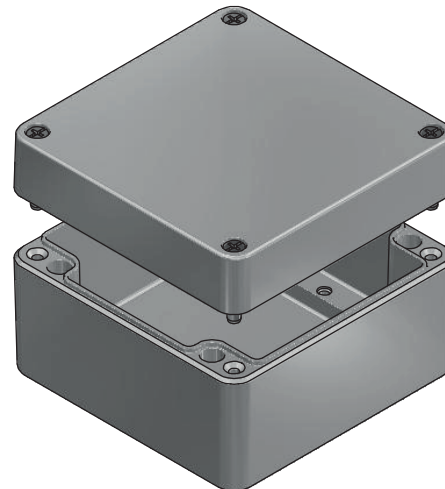

Gehäuse Enclosure STANDARDGEHÄUSE AL

Produktdokumentation Product Documentation

auf Anfrage
on request

RST Rabe-System-Technik und Vertriebs-GmbH
Otto-Lilienthal-Strasse 19
49134 Wallenhorst

DEUTSCHLAND

+49 5407 8766-0
+49 5407 8766-99
info@rst.eu
www.rst.eu