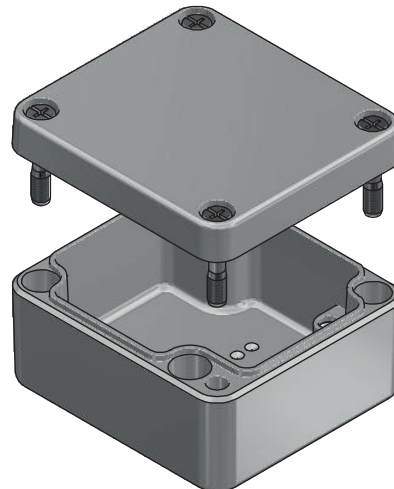

For specific conditions or limitations please see relevant product documentation.

*= Dimension reduced at bottom due to conical from Tolerances to GTA 13/5 - DIN 1688.

Article 	Length (mm)	Width (mm)	Height (mm)	DIN Rail for Terminals		Earthing Rail, number of clamping pieces	Mounting Plate galv. Sheet steel Thickness in mm	External Mounting Brackets in Set	External Hinge PC pair	Internal Hinges PC pair
				TS15	TS35					
09 060603 000	58	64	34	-	-	-	-	-	-	-

Max. Bestückungsmöglichkeit für Kabelverschraubungen Max. assembly with cable glands											
M	Eckmaß across corner	Seite / Side				PG	Eckmaß across corner	Seite / Side			
		A	B	C	D			A	B	C	D
12	17,25	2	1		7	17,25	2	1			
16	25,30				9	21,85	1	1			
20	27,60				11	25,30					
25	37,95				13,5	27,60					
32	48,30				16	31,05					
40	60,95				21	37,95					
50	69,00				29	48,30					
63	74,75				36	60,95					
					42	69,00					
					48	74,75					