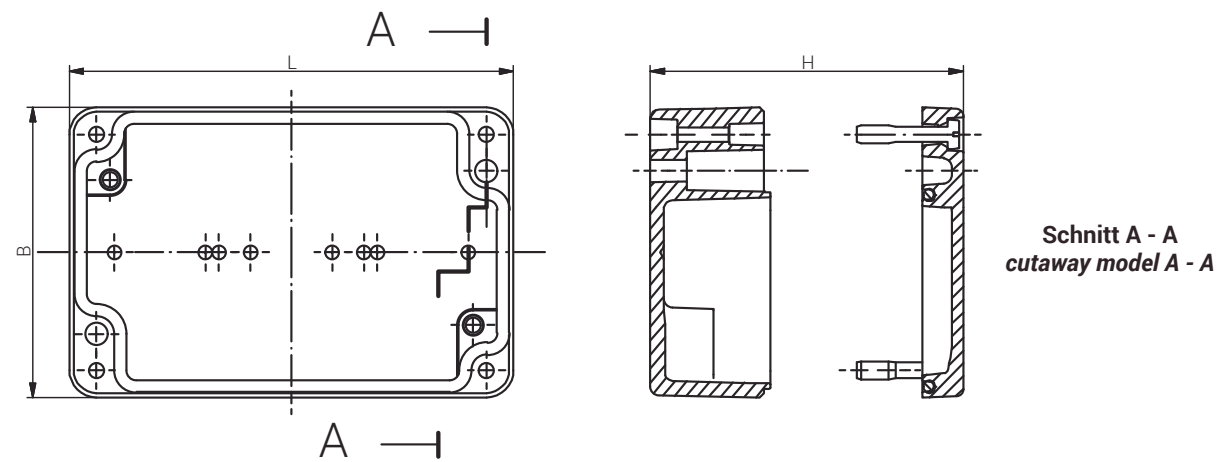

| | |
|-------------------|-------------------------------------|
| Material | Aluminium |
| Farbton | RAL 7001 (weitere auf Anfrage) |
| Dichtung | Polyurethan (weitere auf Anfrage) |
| Einsatztemperatur | -40°C bis +90°C |
| Schutzart | IP66 (höhere Schutzart auf Anfrage) |

| | |
|-----------------------|-------------------------------------|
| Material | Aluminium |
| Colour | RAL 7001 (Further on Request) |
| Sealing | Polyurethane (Further on Request) |
| Operating Temperature | -40°C to +90°C |
| Protection Class | IP66 (higher protection on Request) |

Für besondere Bedingungen oder Einschränkungen siehe entsprechende Produktdokumentation.

For specific conditions or limitations please see relevant product documentation.

Gehäuse
Enclosure
STANDARDGEHÄUSE
AL
330 x 230 x 180 mm

For specific conditions or limitations please see relevant product documentation.

*= Dimension reduced at bottom due to conical from Tolerances to GTA 13/5 - DIN 1688.

| Article | Length (mm) | Width (mm) | Height (mm) | DIN Rail for Terminals | | Earthing Rail, number of clamping pieces | Mounting Plate galv. Sheet steel Thickness in mm | External Mounting Brackets in Set | External Hinge PC pair | Internal Hinges PC pair |
|---------------|-------------|------------|-------------|------------------------|------|--|--|-----------------------------------|------------------------|-------------------------|
| | | | | TS15 | TS35 | | | | | |
| Aluminium | | | | | | | | | | |
| 09 332318 000 | 330 | 230 | 180 | - | X | 21 | 1,5 | X | X | X |