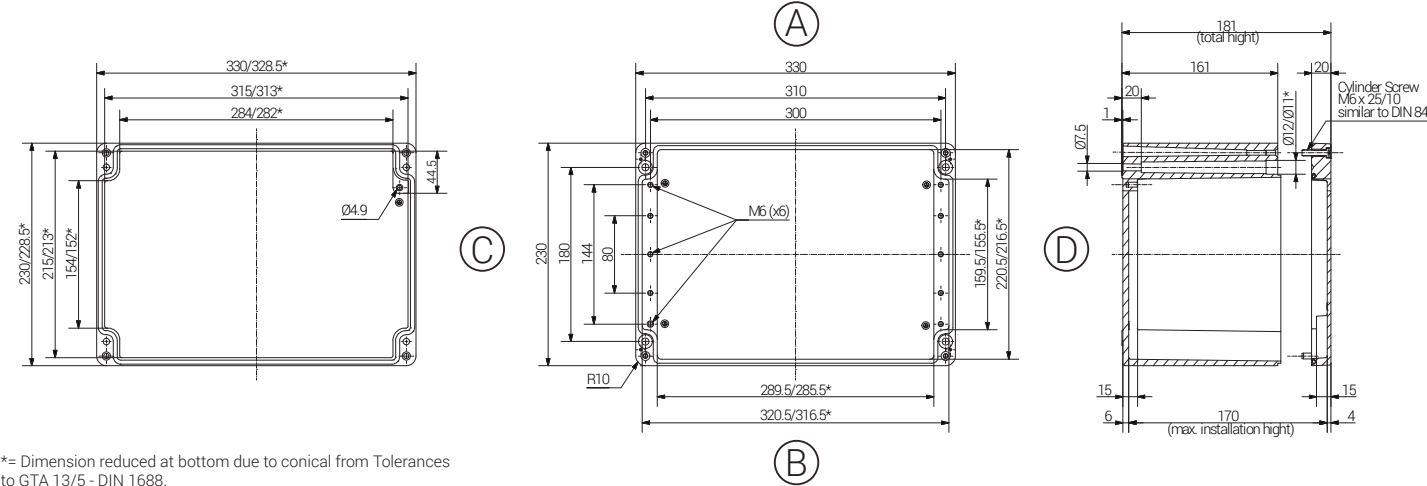

Für besondere Bedingungen oder Einschränkungen siehe entsprechende Produktdokumentation.

For specific conditions or limitations please see relevant product documentation.

Gehäuse
Enclosure
STANDARDGEHÄUSE
AL
330 x 230 x 180 mm

For specific conditions or limitations please see relevant product documentation.

*= Dimension reduced at bottom due to conical from Tolerances to GTA 13/5 - DIN 1688.

| Article | Length (mm) | Width (mm) | Height (mm) | DIN Rail for Terminals | | Earthing Rail, number of clamping pieces | Mounting Plate galv. Sheet steel Thickness in mm | External Mounting Brackets in Set | External Hinge PC pair | Internal Hinges PC pair |
|---------------|-------------|------------|-------------|------------------------|------|--|--|-----------------------------------|------------------------|-------------------------|
| | | | | TS15 | TS35 | | | | | |
| Aluminium | | | | | | | | | | |
| 09 332318 000 | 330 | 230 | 180 | - | X | 21 | 1,5 | X | X | X |

| Max. Bestückungsmöglichkeit für Kabelverschraubungen Max. assembly with cable glands | | | | | | | | |
|---|----------------------|--------------|----|------|-------|-----|----------------------|---|
| M | Eckmaß across corner | Seite / Side | | | | PG | Eckmaß across corner | |
| | | A | B | C | D | | A | B |
| 12 | 17,25 | 165 | 81 | 7 | 17,25 | 144 | 81 | |
| 16 | 25,30 | 77 | 36 | 9 | 21,85 | 104 | 49 | |
| 20 | 27,60 | 60 | 33 | 11 | 25,30 | 77 | 36 | |
| 25 | 37,95 | 30 | 16 | 13,5 | 27,60 | 60 | 33 | |
| 32 | 48,30 | 18 | 9 | 16 | 31,05 | 45 | 25 | |
| 40 | 60,95 | 11 | 6 | 21 | 37,95 | 30 | 16 | |
| 50 | 69,00 | 8 | 5 | 29 | 48,30 | 18 | 9 | |
| 63 | 74,75 | 8 | 4 | 36 | 60,95 | 11 | 5 | |
| | | | | 42 | 69,00 | 8 | 4 | |
| | | | | 48 | 74,75 | 8 | 4 | |