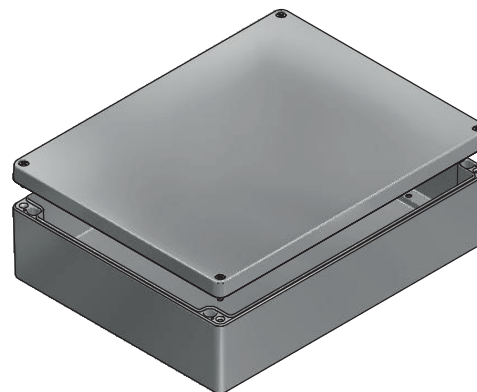

Gehäuse
Enclosure
STANDARDGEHÄUSE
AL

Produktdokumentation
Product Documentation

auf Anfrage
on request

RST Rabe-System-Technik und Vertriebs-GmbH
Otto-Lilienthal-Strasse 19
49134 Wallenhorst

DEUTSCHLAND

+49 5407 8766-0
+49 5407 8766-99
info@rst.eu
www.rst.eu