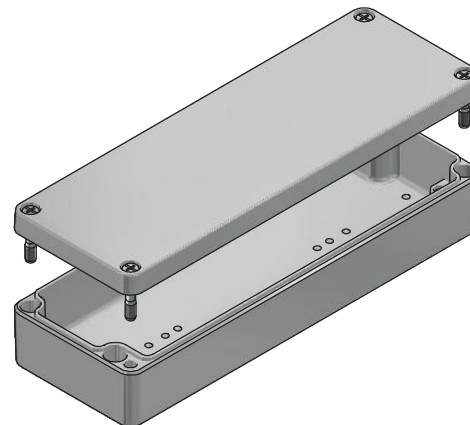

Gehäuse
Enclosure
STANDARDGEHÄUSE
AL

Produktdokumentation
Product Documentation

auf Anfrage
on request

RST Rabe-System-Technik und Vertriebs-GmbH
Otto-Lilienthal-Strasse 19
49134 Wallenhorst

DEUTSCHLAND

+49 5407 8766-0
+49 5407 8766-99
info@rst.eu
www.rst.eu