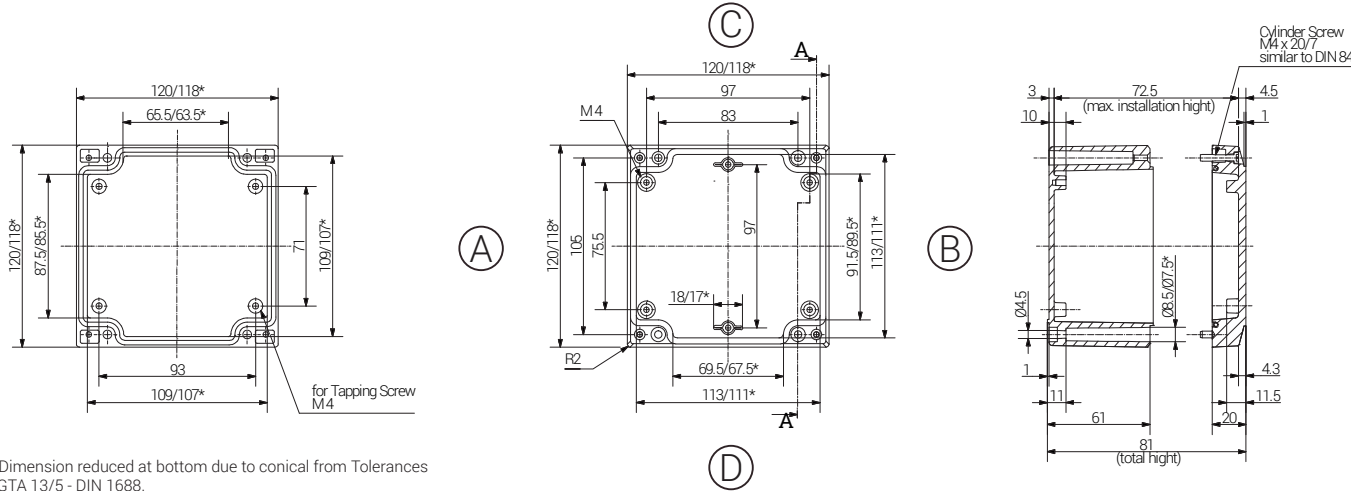

Material	Aluminium
Farbton	RAL 7038 (weitere auf Anfrage)
Dichtung	Polyurethan (weitere auf Anfrage)
Einsatztemperatur	-40°C bis +90°C
Schutzart	IP66

Material	Aluminium
Colour	RAL 7038 (Further on Request)
Sealing	Polyurethane (Further on Request)
Operating Temperature	-40°C to +90°C
Protection Class	IP66

Für besondere Bedingungen oder Einschränkungen siehe entsprechende Produktdokumentation.

*= Dimension reduced at bottom due to conical from Tolerances to GTA 13/5 - DIN 1688.

www	Article	Length (mm)	Width (mm)	Height (mm)	DIN Rail for Terminals		Mounting Plate Pertinax Thickness in mm	External Bars pair	External Hinge pair
					TS15	TS35			
Aluminium									
08 121208 000		120	120	80	X	X	2,0	X	X

Max. Bestückungsmöglichkeit für Kabelverschraubungen Max. assembly with cable glands											
M	Eckmaß across corner	Seite / Side				PG	Eckmaß across corner	Seite / Side			
		A	B	C	D			A	B	C	D
12	17,25	15	11	7	17,25	15	11				
16	25,30	6	6	9	21,85	8	6				
20	27,60	5	4	11	25,30	6	5				
25	37,95	2	2	13,5	27,60	5	4				
32	48,30	2	1	16	31,05	3	2				
40	60,95			21	37,95	2	2				
50	69,00			29	48,30	2	1				
63	74,75			36	60,95						
				42	69,00						
				48	74,75